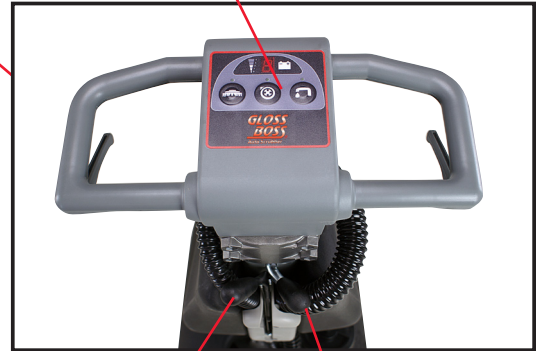

### **Features:**

Easy to remove recovery tank

Overflow protection via wet shut off

Easy access fill opening

Brush assist drive for fatigue-free operation

14-inch, 140 rpm scrub brush

Electronic fingertip controls

Handle for raising and lowering squeegee

Releases lock to raise and lower handle

Comes with rechargeable AGM battery

Brush can be mounted and removed in seconds